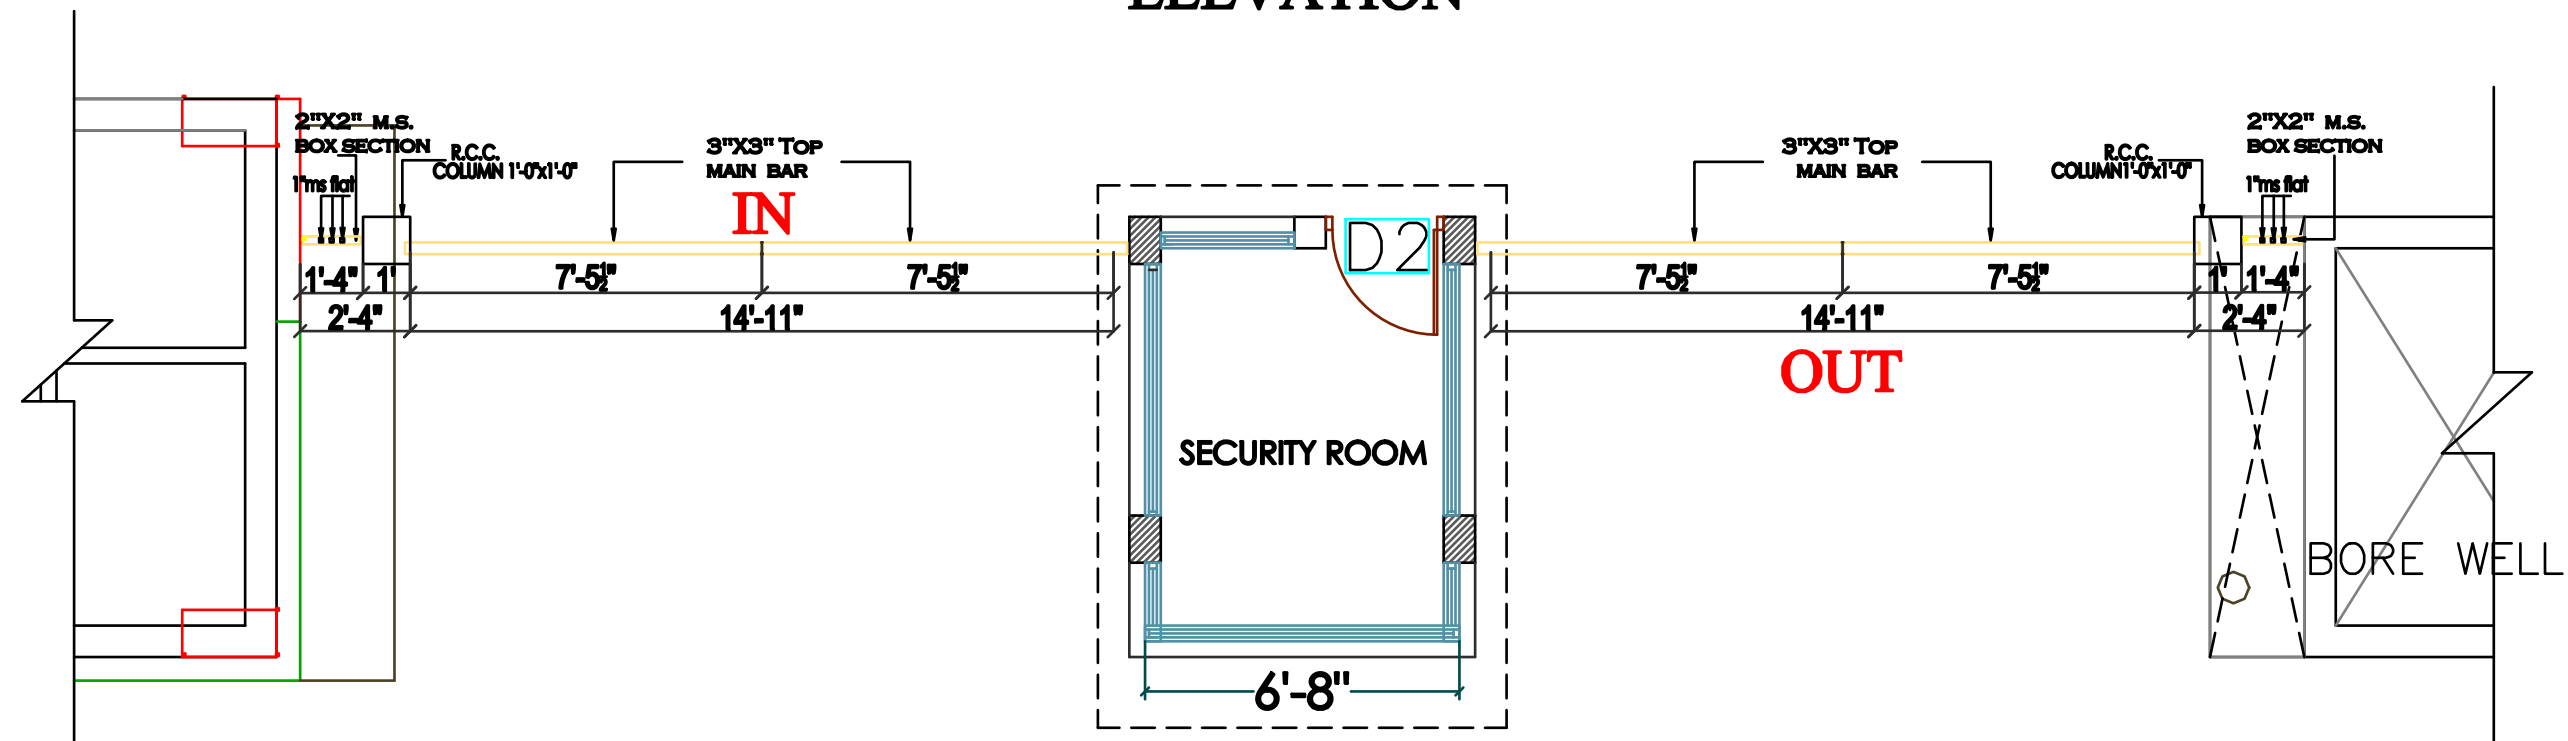

IN

OUT

ELEVATION

IN

OUT

PLAN

PLAN

CLIENT NAME :

GREEN WOODS

DRAWING TITLE:

GATE DETAIL

FOCIS PMC Pvt.Ltd.
 ARCHITECTURE, ENGINEERING AND INTERIORS
 NO:124, 1ST FLR, 1ST CROSS,80' ROAD
 BEHIND CANARA BANK
 ASHWATHNAGAR
 BANGALORE-560094.