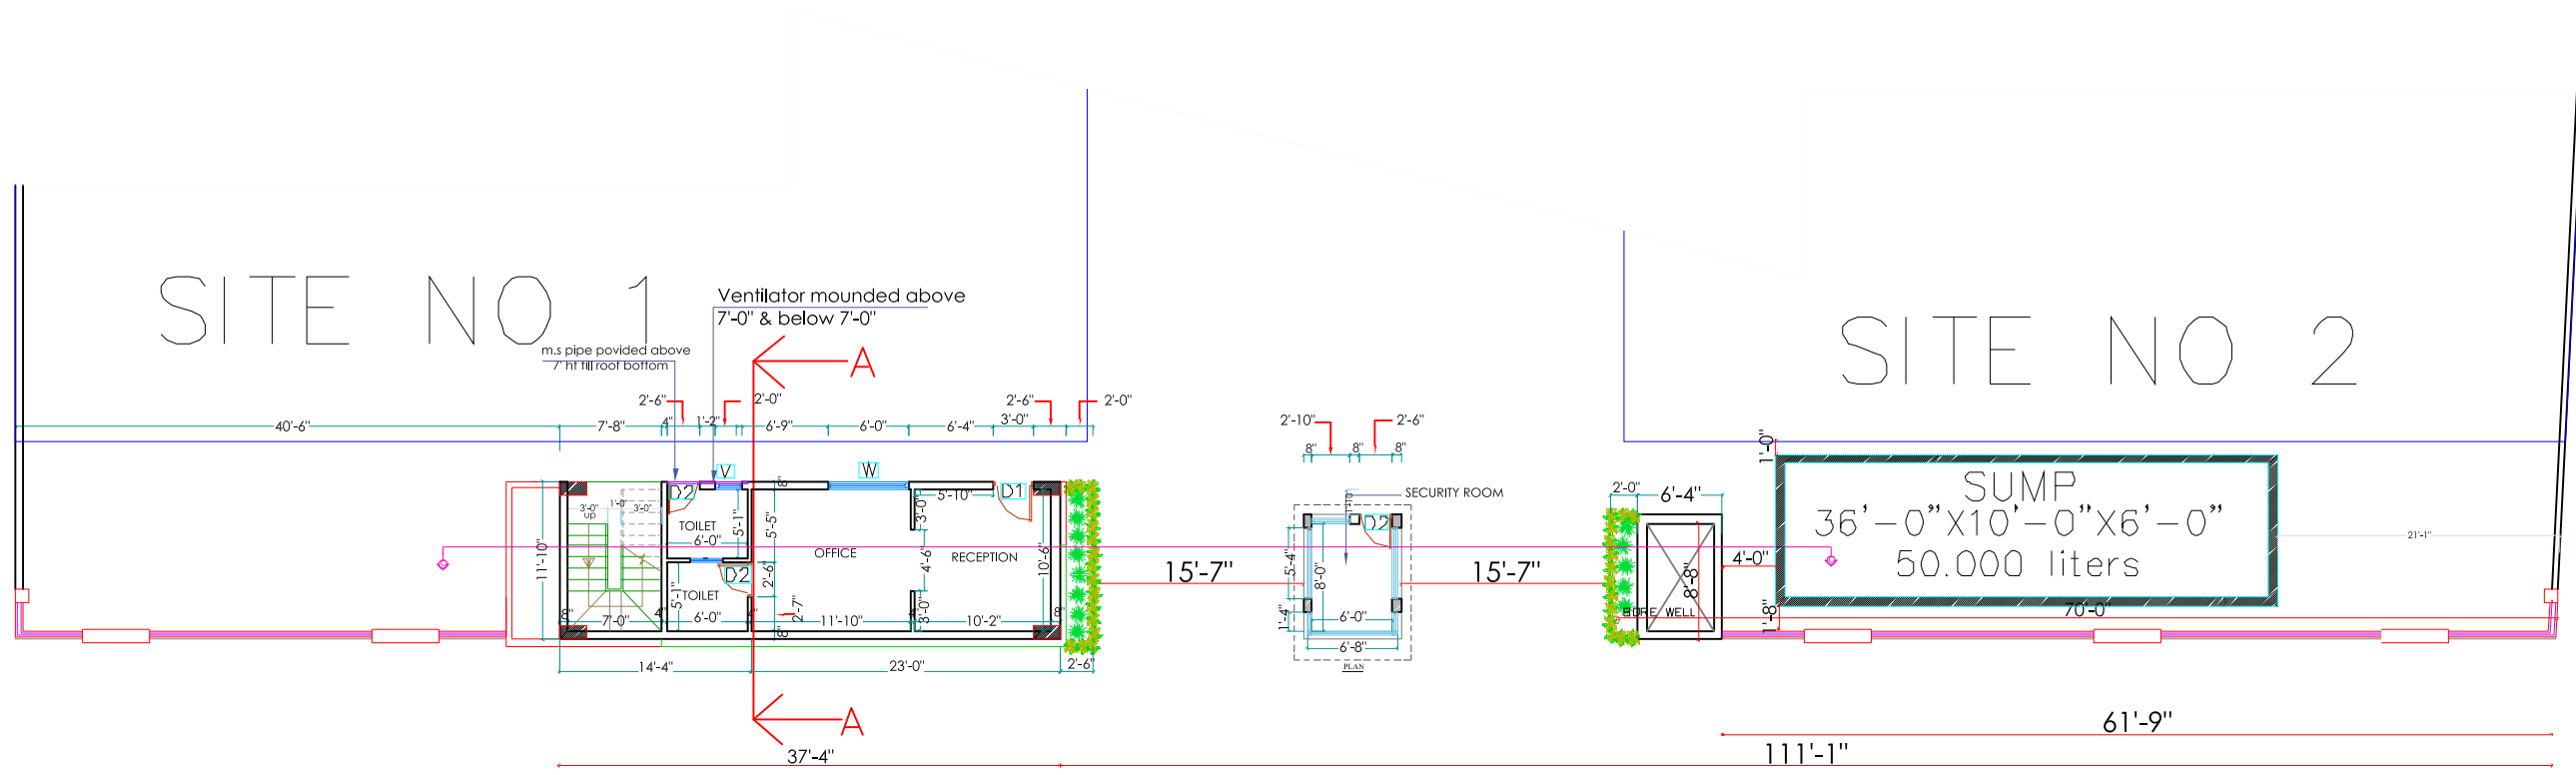

SITE NO 1

SITE NO 2

CLIENT NAME :

GREEN WOODS

DRAWING TITLE:

OFFICE PLAN

FOCIS PMC Pvt.Ltd.  
 ARCHITECTURE, ENGINEERING AND INTERIORS  
 NO-124, 1ST FLR, 1ST CROSS, 80' ROAD  
 BEHIND CANARA BANK  
 ASHWATHNAGAR  
 BANGALORE-560094.

SCHEDULE OF OPENINGS					
No	Type	Description	Size	Qty	Sill from Intel
1	D1	Door	3'-0" x 7'-0"	1	7'-0"
2	D2	Door	2'-6" x 7'-0"	3	7'-0"
3	W	Window	6'-0" x 5'-0"	1	2'-0" 7'-0"
4	V	Ventilator	2'-0" x 2'-0"	1	5'-0" 7'-0"